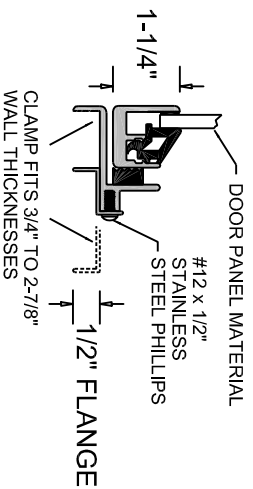

INTERIOR CLAMP